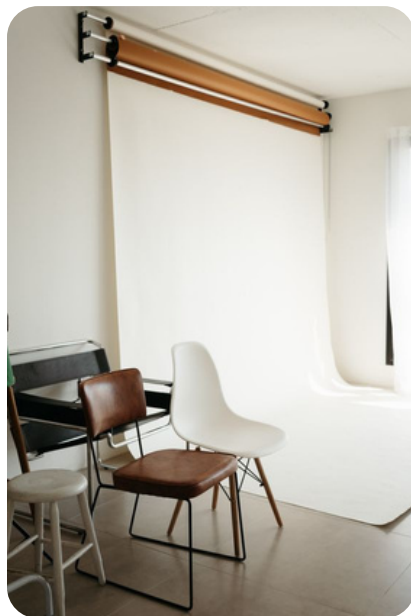

STUDIO 204

the details:

ALL OF OUR STUDIO SPACES INCLUDE NATURAL LIGHT, BIG WINDOWS, SHEER CURTAINS, ORIGINAL HARDWOOD FLOORS, TIN CEILINGS & ARE ALL STAGED, STYLED AND REFRESHED FREQUENTLY WITH FURNITURE FROM OUR SISTER COMPANY - PRETTY LITTLE VINTAGE CO.

SPECIAL FEATURES IN THIS STUDIO:

- -MOUNTED SEAMLESS BACKDROP WALL
- -USE OF STYLING & PROP CLOSET
- -LARGE ANTHROPOLOGIE MIRROR
- -AT LEAST ONE STYLED & STAGED LOUNGE AREA